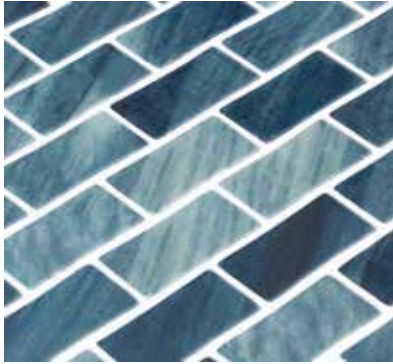

Sheet 10.25" x 12.30"

Sheet 0.876 sqft

Wall	Floor	Wet areas	Pools	Material
Int / Ext	Residential	Yes	Yes	Glass

- Made in Spain
- 98% Recycled Glass
- Sustainable Products

HYDE PARK BRICK

BRICK TANZANITE

HP12BTAN