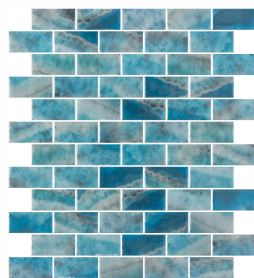

# HYDE PARK

*Brick - 1" x 2"*

**AMALFI  
HP12BA  
(GLOSSY)**

**BARI  
HP12BB  
(GLOSSY)**

**CAYO COCO  
HP12BCC  
(GLOSSY)**

**FORREST BLUE  
HP12BFB  
(GLOSSY)**

**IRIA  
HP12BI  
(GLOSSY)**

**KARA BEIGE  
HP12BKBG  
(GLOSSY)**

**KARA BLUE  
HP12BKB  
(GLOSSY)**

**LUNGOMARE  
HP12BL  
(GLOSSY)**

**MATTE BLACK  
ROCK  
HP12BMBR  
(MATTE)**

**MATTE IVET  
HP12BMIV  
(MATTE)**

**PRINT  
HP12BP  
(GLOSSY)**

**SAONA  
HP12BS  
(GLOSSY)**

**TANZANITE  
HP12BTAN  
(GLOSSY)**

**TOZEN  
HP12BTOZ  
(GLOSSY)**

**UMBRIA  
HP12BUMB  
(GLOSSY)**

**VERONA  
HP12BV  
(SATIN)**

**CONNECT WITH US!  
98% RECYCLED GLASS  
MADE IN SPAIN**