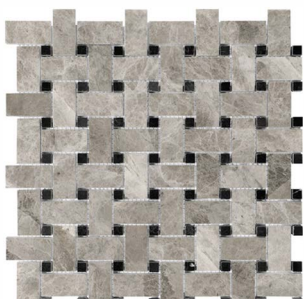

# OPULENZA PHANTASIE GRAY MARBLE

12" x 24"  
O1224PPG Polished

12" x 12"  
O1212PPG Polished

3" x 9"  
O39PPG Polished

5/8" x 12" Mini Pencil  
OMPPPG Polished

2" x 12" Aspendos Chair Rail  
O212CRPPG Polished

1.25" x 1.25" Hex Mosaics  
O11HPPG Polished

2" x 2" Mosaics  
O22PPG Polished

Basketweave Mosaics  
OBWPPG Polished

Clipped Diamond Mosaics  
OCDPPG Polished

Random Strip Mosaics  
ORSPPG Polished

**\*SIZES ALSO AVAILABLE:**

24" x 24"  
O2424PPG Polished

18" x 36"  
O1836PPG Polished

\*The above sizes are stocked in our Northern Warehouse, please allow **7-10 days** for transfer.