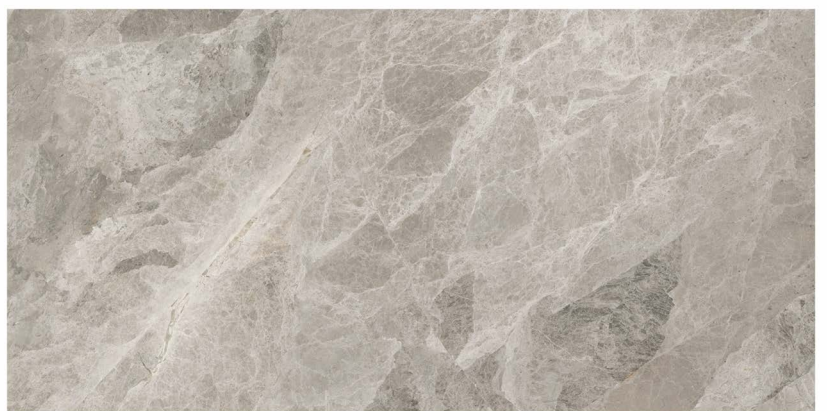

24" x 24"  
O2424PPG Polished

18" x 36"  
O1836PPG Polished

\*The above sizes are stocked in our Northern Warehouse, please allow **7-10 days** for transfer.