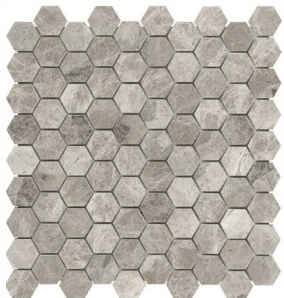

# OPULENZA PHANTASIE GRAY MARBLE

12" x 24"  
O1224PPG Polished

12" x 12"  
O1212PPG Polished

3" x 9"  
O39PPG Polished

5/8" x 12" Mini Pencil  
OMPPPG Polished

2" x 12" Aspendos Chair Rail  
O212CRPPG Polished

1.25" x 1.25" Hex Mosaics  
O11HPPG Polished

2" x 2" Mosaics  
O22PPG Polished

Basketweave Mosaics  
OBWPPG Polished

Clipped Diamond Mosaics  
OCDPPG Polished

Random Strip Mosaics  
ORSPPG Polished

**\*SIZES ALSO AVAILABLE:**

24" x 24"  
O2424PPG Polished

18" x 36"  
O1836PPG Polished

\*The above sizes are stocked in our Northern Warehouse, please allow **7-10 days** for transfer.