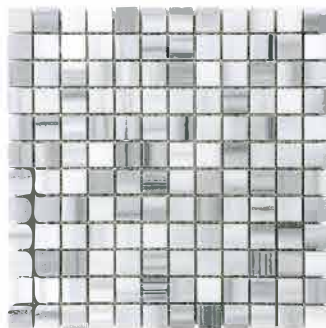

# OPULENZA FLUID MARBLE

12" x 24"  
O1224PF Polished  
O1224HF Honed

12" x 12"  
O1212PF Polished  
O1212HF Honed

6" x 6"  
O66PF Polished  
O66HF Honed

3" x 6"  
O36PF Polished  
O36HF Honed

18" x 18"  
O1818PF Polished  
O1818HF Honed

1" x 1" Mosaics  
O11PF Polished  
O11HF Honed

Basketweave Mosaics  
OBWPF Polished  
OBWHF Honed

6" x 18"  
O618PF Polished  
O618HF Honed

Mini Versailles Mosaics  
OVVF Polished  
OVVF Honed

Random Strip Mosaics  
ORSF Polished  
ORSF Honed

9" Corner Shelf  
BFF33044 Polished  
BFF33043 Honed

5/8" x 12" Mini Pencil  
OMPPF Polished  
OMPHF Honed

2" x 12" Aspendos Chair Rail  
O212CRPF Polished  
O212CRHF Honed

\*Our Fluid Marble is stocked in our Northern Warehouse, please allow **7-10 days** for transfer.\*