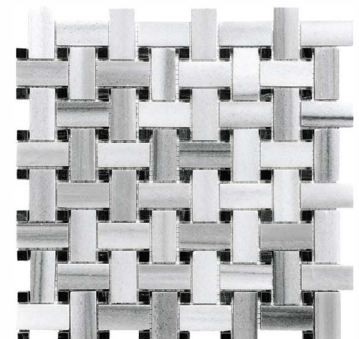

# OPULENZA FLUID MARBLE

12" x 24"  
O1224PF Polished  
O1224HF Honed

12" x 12"  
O1212PF Polished  
O1212HF Honed

6" x 6"  
O66PF Polished  
O66HF Honed

3" x 6"  
O36PF Polished  
O36HF Honed

18" x 18"  
O1818PF Polished  
O1818HF Honed

1" x 1" Mosaics  
O11PF Polished  
O11HF Honed

Basketweave Mosaics  
OBWPF Polished  
OBWHF Honed

6" x 18"  
O618PF Polished  
O618HF Honed

Mini Versailles Mosaics  
OVVF Polished  
OVVF Honed

Random Strip Mosaics  
ORSF Polished  
ORSF Honed

9" Corner Shelf  
BFF33044 Polished  
BFF33043 Honed

5/8" x 12" Mini Pencil  
OMPPF Polished  
OMPHF Honed

2" x 12" Aspendos Chair Rail  
O212CRPF Polished  
O212CRHF Honed

\*Our Fluid Marble is stocked in our Northern Warehouse, please allow **7-10 days** for transfer.\*