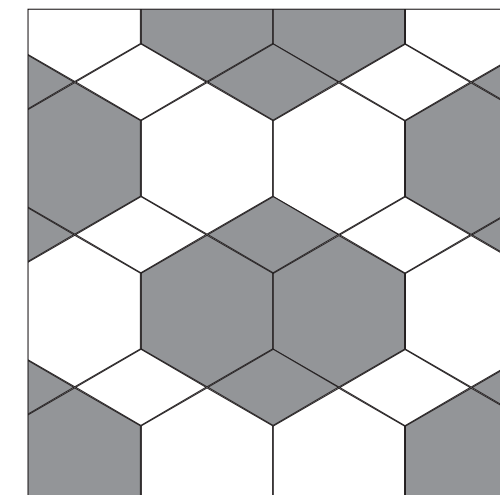

TINTA Pattern Book

ARGYLE

Black Rombo - 50%
White Rombo - 25%
Gray Rombo - 25%

DAZZLE

Black Esagona - 28.15%
White Esagona - 18.70%
Gray Esagona - 28.15%
White Rombo - 25%

HARLEQUIN

Black Rombo - 50%
White Rombo - 50%

KALEIDOSCOPE

Black Rombo - 33.3%
White Rombo - 33.4%
Gray Rombo - 33.3%

MIRROR MAZE

White Rombo - 54.55%
Gray Rombo - 45.45%

OLD MILL

White Rombo - 12.46%
Gray Rombo - 12.46%
White Esagona - 37.54%
Gray Esagona - 37.54%

TINTA Pattern Book

RAZZLE

Black Rombo - 25%
White Esagona - 75%

STARLIGHT

Black Rombo - 25%
White Rombo - 50%
Gray Rombo - 25%

TUMBLING BLOCKS

Black Rombo - 33.3%
White Rombo - 33.4%
Gray Rombo - 33.3%

RICK-RACK