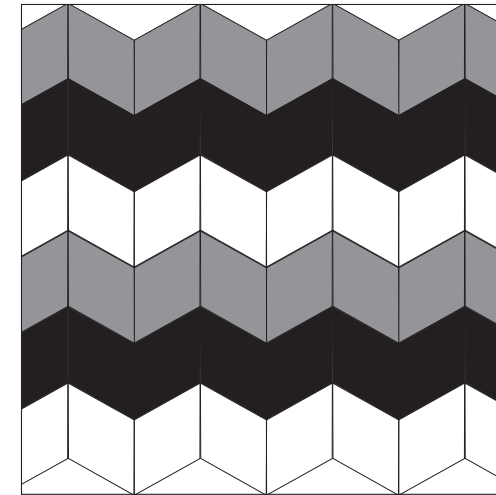

TINTA Pattern Book

ARGYLE

Black Rombo - 50%
White Rombo - 25%
Gray Rombo - 25%

DAZZLE

Black Esagona - 28.15%
White Esagona - 18.70%
Gray Esagona - 28.15%
White Rombo - 25%

HARLEQUIN

Black Rombo - 50%
White Rombo - 50%

KALEIDOSCOPE

Black Rombo - 33.3%
White Rombo - 33.4%
Gray Rombo - 33.3%

MIRROR MAZE

White Rombo - 54.55%
Gray Rombo - 45.45%

OLD MILL

White Rombo - 12.46%
Gray Rombo - 12.46%
White Esagona - 37.54%
Gray Esagona - 37.54%

TINTA Pattern Book

RAZZLE

Black Rombo - 25%
White Esagona - 75%

STARLIGHT

Black Rombo - 25%
White Rombo - 50%
Gray Rombo - 25%

TUMBLING BLOCKS

Black Rombo - 33.3%
White Rombo - 33.4%
Gray Rombo - 33.3%

RICK-RACK

Black Rombo - 33.3%
White Rombo - 33.3%
Gray Rombo - 33.4%

TETRIS

Black Rombo - 33.3%
White Rombo - 33.3%
Gray Rombo - 33.4%

ZIG-ZAG

Black Rombo - 50%
White Rombo - 50%