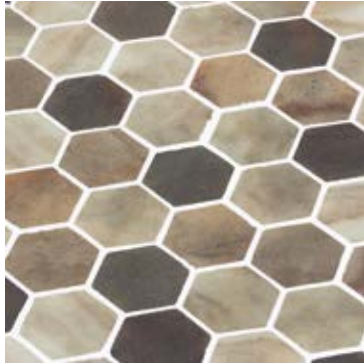

MESH / DOTS
Mounted

1" Hex

Sheet 11,9" x 11,4"

Sheet 0.95 sqft

Wall	Floor	Wet areas	Pools	Material
Int / Ext	Commercial	Yes	Yes	Glass

- Made in Spain
- 98% Recycled Glass
- Sustainable Products

HYDE PARK

HEX MATTE IVET
HP1HMIV