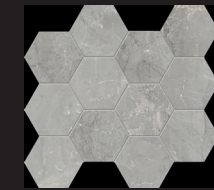

CDAEHMOG
ELEGANCE HEXAGON
MATTE OPULENT GREY
12"X13" SHEET

CDA12EBNMDG
ELEGANCE BULLNOSE
MATTE OPULENT GREY
3"X12" RECTIFIED

polished

CDA2448EPOG
ELEGANCE
POLISHED OPULENT GREY
24"X48" RECTIFIED

CDA1224EPOG
ELEGANCE
POLISHED OPULENT GREY
12"X24" RECTIFIED

CDA412EPOG
ELEGANCE
POLISHED OPULENT GREY
4"X12" RECTIFIED

CDA22EPOG
ELEGANCE MOSAIC
POLISHED OPULENT GREY
12"X12" SHEET

CDAEHPOG
ELEGANCE HEXAGON
POLISHED OPULENT GREY
12"X13" SHEET

CDA12EBNPOG
ELEGANCE BULLNOSE
POLISHED OPULENT GREY
3"X12" RECTIFIED