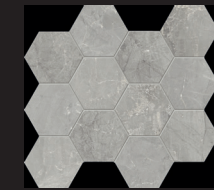

CDA2448EMOG
ELEGANCE
MATTE OPULENT GREY
24"X48" RECTIFIED

CDA1224EMOG
ELEGANCE
MATTE OPULENT GREY
12"X24" RECTIFIED

CDA412EMOG
ELEGANCE
MATTE OPULENT GREY
4"X12" RECTIFIED

CDA22EMOG
ELEGANCE MOSAIC
MATTE OPULENT GREY
12"X12" SHEET

CDAEHMOG
ELEGANCE HEXAGON
MATTE OPULENT GREY
12"X13" SHEET

CDA12EBNMDG
ELEGANCE BULLNOSE
MATTE OPULENT GREY
3"X12" RECTIFIED

polished

CDA2448EPOG
ELEGANCE
POLISHED OPULENT GREY
24"X48" RECTIFIED

CDA1224EPOG
ELEGANCE
POLISHED OPULENT GREY
12"X24" RECTIFIED