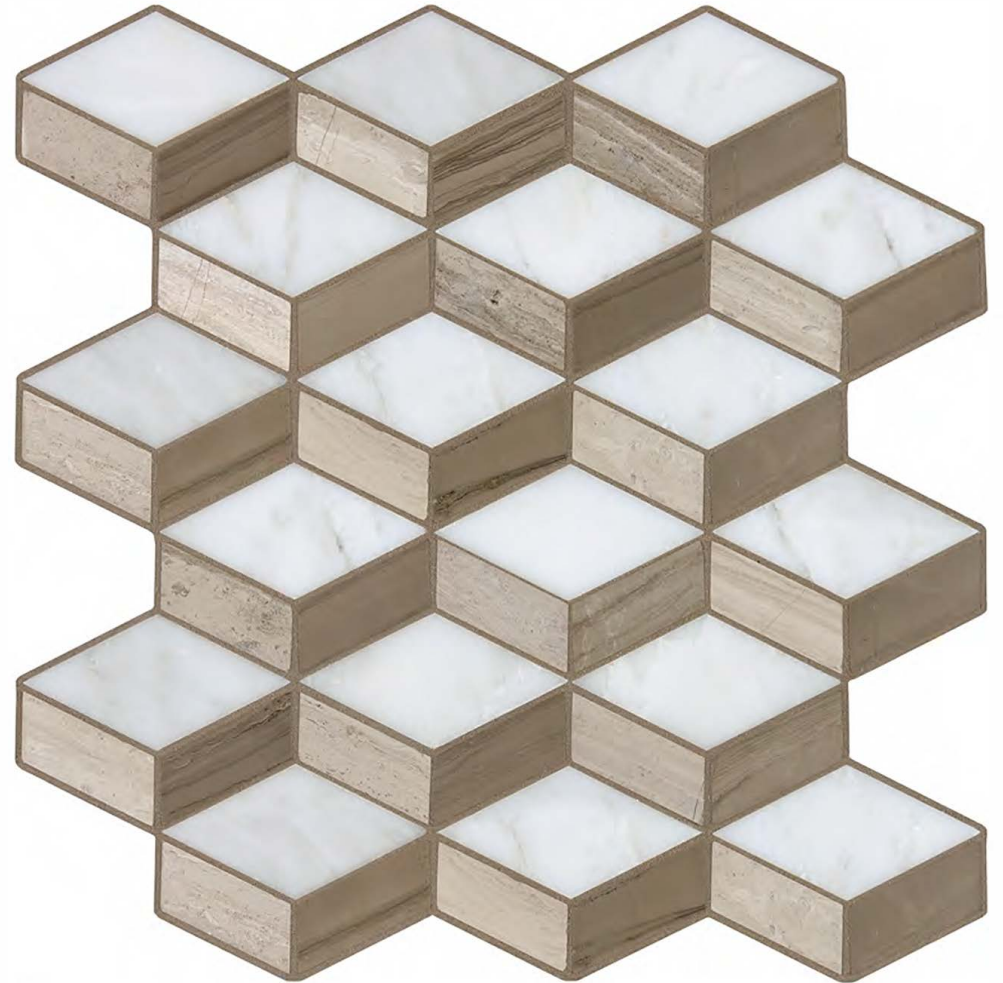

SASSI • MOTION

Motion Artisan Mosaic • BFS12396

11.61 x 11.61
Sold by the Sheet Only

The **Sassi** Series can be found
in the **B&F Sassi** section of the
price book.

SASSI • POLAR

Polar Vortex Polished • BFS12412

12.80 x 11.73
Sold by the Sheet Only

The **Sassi** Series can be found
in the **B&F Sassi** section of the
price book.

SASSI • MIDNIGHT

Midnight Vertex Polished • BFS12416

11.54 x 10.63
Sold by the Sheet Only

The **Sassi** Series can be found
in the **B&F Sassi** section of the
price book.