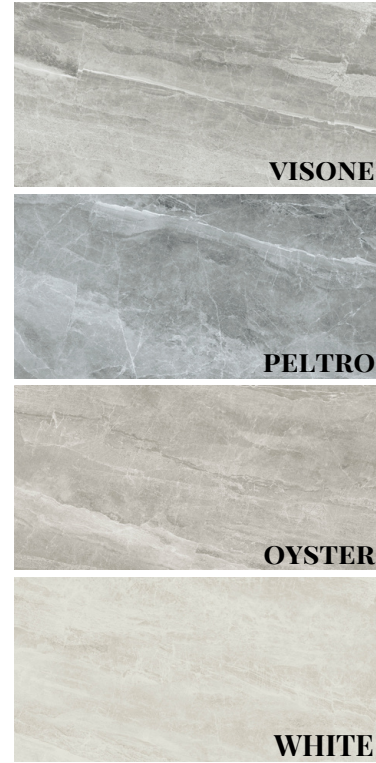

CASHMERE

12" X 24" MATTE WALL/FLOOR TILE

E1224CMV	VISIONE
E1224CMP	PELTRO
E1224CMO	OYSTER
E1224CMW	WHITE

WALL/FLOOR WEAR RATING: 4
 PORCELAIN GLAZED & FROST PROOF
 (7 PCS PER CTN) 58.42 LBS/CTN 14.21 SF/CTN
 SOLD BY THE FULL CARTON ONLY

2" X 2" MATTE MOSAIC

E22CMV	VISIONE
E22CMP	PELTRO
E22CMO	OYSTER
E22CMW	WHITE

MOSAIC WEAR RATING: 4
 PORCELAIN GLAZED & FROST PROOF
 (7 SHTS PER CTN) 26.30 LBS/CTN
 SOLD BY THE SHEET

3" X 12" MATTE BULLNOSE