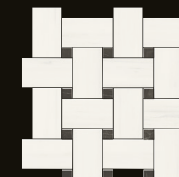

CDAEHMWD
ELEGANCE HEX
MATTE WHITE DOLOMITE
12"x12"

CDA212ELMWD
ELEGANCE LONDON
MATTE WHITE DOLOMITE
2"x12"

CDA324EBNMD BULLNOSE
ELEGANCE
MATTE WHITE DOLOMITE
3"x24" RECTIFIED

CDA312EBNMWD
ELEGANCE BULLNOSE
MATTE WHITE DOLOMITE
3"x12"

polished

CDA2448EPWD
ELEGANCE
POLISHED WHITE DOLOMITE
24"x48"

CDA1212EPWD
ELEGANCE
POLISHED WHITE DOLOMITE
12"x12"

CDA1224EPWD
ELEGANCE
POLISHED WHITE DOLOMITE
12"x24"

CDA2424EPWD
ELEGANCE
POLISHED WHITE DOLOMITE
24"x24"

CDA22EPWD
ELEGANCE
POLISHED WHITE DOLOMITE
2"x2"

CDA412EPWD
ELEGANCE
POLISHED WHITE DOLOMITE
4"x12"

CDAEHPBL
ELEGANCE HEX
POLISHED WHITE DOLOMITE BLEND
8,6"x7,4"

CDAEBWPWD
ELEGANCE BASKETWAVE
POLISHED WHITE DOLOMITE
12"x12"