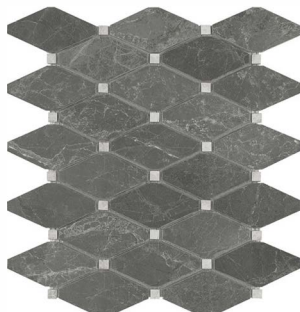

OPULENZA STARK CARBON MARBLE

12" x 24"
O1224PSC Polished

12" x 12"
O1212PSC Polished

3" x 9"
O39PSC Polished

5/8" x 12" Mini Pencil
OMPPSC Polished

2" x 12" Aspendos Chair Rail
O212CRPSC Polished

1.25" x 1.25" Hex Mosaics
O11HPSC Polished

2" x 2" Mosaics
O22PSC Polished

6" x 24" Ledger Stone
LS624PCSC Polished Cubic

6" x 24" Ledger Stone
LS624SFSC Split Face

***SIZES ALSO AVAILABLE:**

24" x 24"
O2424PSC Polished

18" x 36"
O1836PSC Polished

Basketweave Mosaics
OBWPSC Polished

Clipped Diamond Mosaics
OCDPSC Polished

Random Strip Mosaics
ORSPSC Polished

*The above sizes are stocked in our Northern Warehouse, please allow **7-10 days** for transfer.