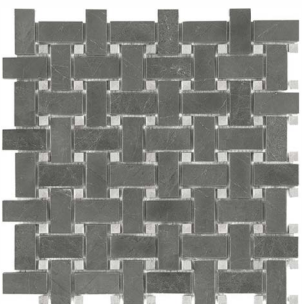

OPULENZA STARK CARBON MARBLE

12" x 24"
O1224PSC Polished

12" x 12"
O1212PSC Polished

3" x 9"
O39PSC Polished

5/8" x 12" Mini Pencil
OMPPSC Polished

2" x 12" Aspendos Chair Rail
O212CRPSC Polished

1.25" x 1.25" Hex Mosaics
O11HPSC Polished

2" x 2" Mosaics
O22PSC Polished

6" x 24" Ledger Stone
LS624PCSC Polished Cubic

6" x 24" Ledger Stone
LS624SFSC Split Face

***SIZES ALSO AVAILABLE:**

24" x 24"
O2424PSC Polished

18" x 36"
O1836PSC Polished

Basketweave Mosaics
OBWPSC Polished

Clipped Diamond Mosaics
OCDPSC Polished

Random Strip Mosaics
ORSPSC Polished

*The above sizes are stocked in our Northern Warehouse, please allow **7-10 days** for transfer.