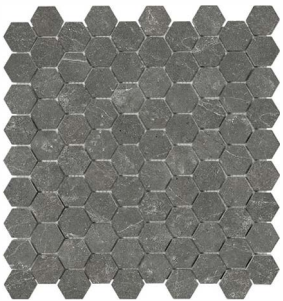

OPULENZA STARK CARBON MARBLE

12" x 24"
O1224PSC Polished

12" x 12"
O1212PSC Polished

3" x 9"
O39PSC Polished

5/8" x 12" Mini Pencil
OMPPSC Polished

2" x 12" Aspendos Chair Rail
O212CRPSC Polished

1.25" x 1.25" Hex Mosaics
O11HPSC Polished

2" x 2" Mosaics
O22PSC Polished

6" x 24" Ledger Stone
LS624PCSC Polished Cubic

6" x 24" Ledger Stone
LS624SFSC Split Face

***SIZES ALSO AVAILABLE:**

24" x 24"
O2424PSC Polished

18" x 36"
O1836PSC Polished

Basketweave Mosaics
OBWPSC Polished

Clipped Diamond Mosaics
OCDPSC Polished

Random Strip Mosaics
ORSPSC Polished

*The above sizes are stocked in our Northern Warehouse, please allow **7-10 days** for transfer.