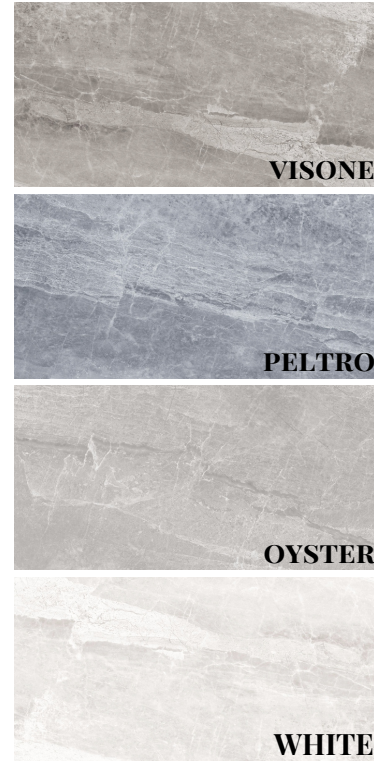

CASHMERE

12" X 24" MATTE WALL/FLOOR TILE

E1224CMV	VISIONE
E1224CMP	PELTRO
E1224CMO	OYSTER
E1224CMW	WHITE

WALL/FLOOR WEAR RATING: 4
 PORCELAIN GLAZED & FROST PROOF
 (7 PCS PER CTN) 58.42 LBS/CTN 14.21 SF/CTN
 SOLD BY THE FULL CARTON ONLY

2" X 2" MATTE MOSAIC

E22CMV	VISIONE
E22CMP	PELTRO
E22CMO	OYSTER
E22CMW	WHITE

MOSAIC WEAR RATING: 4
 PORCELAIN GLAZED & FROST PROOF
 (7 SHTS PER CTN) 26.30 LBS/CTN
 SOLD BY THE SHEET

3" X 12" MATTE BULLNOSE