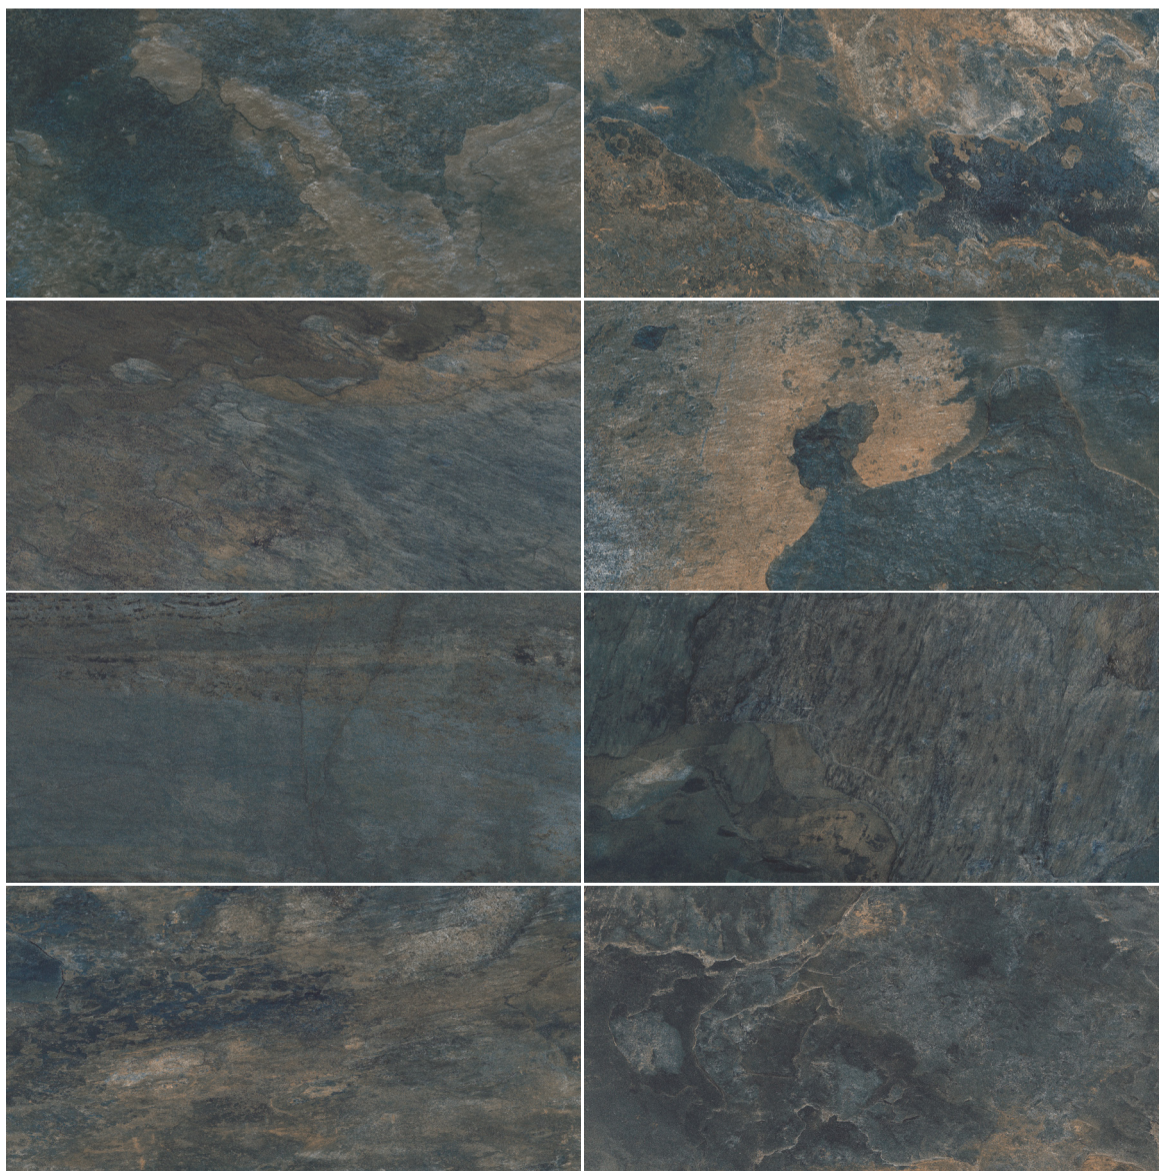

2" x 2"
Mosaic
022CSI

3" x 12"
Bullnose
0312CSBNI