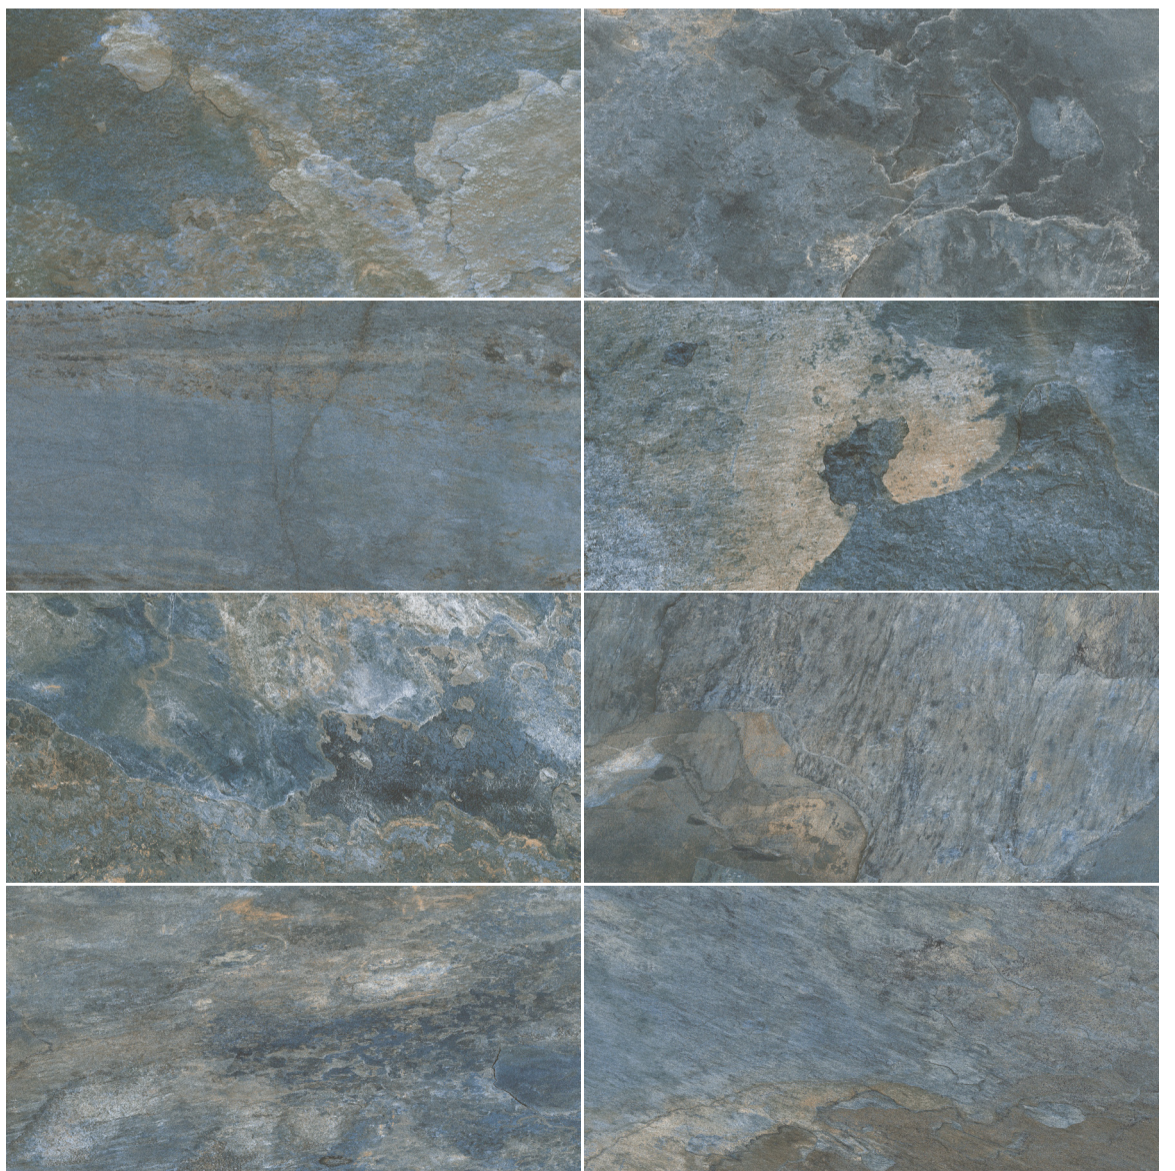

2"×2"
Mosaic
022CSB

3"×12"
Bullnose
0312CSBNB