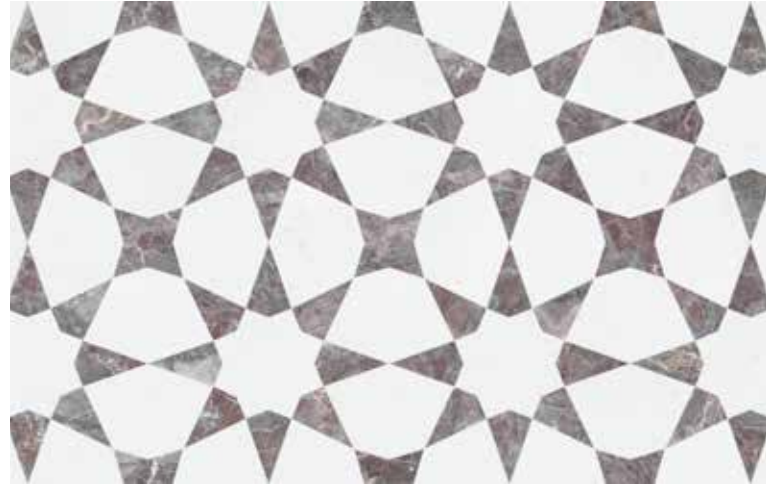

Utopio, Stellar Mosaics

This dual-tone pattern highlights an exclusive selection of natural stone. Set against a serene white canvas, the duality allows for a compelling contrast to emerge; showcasing the intricacies of each featured stone.

Honed
(White Marble, Sereno Burgundy)
Special Order Only