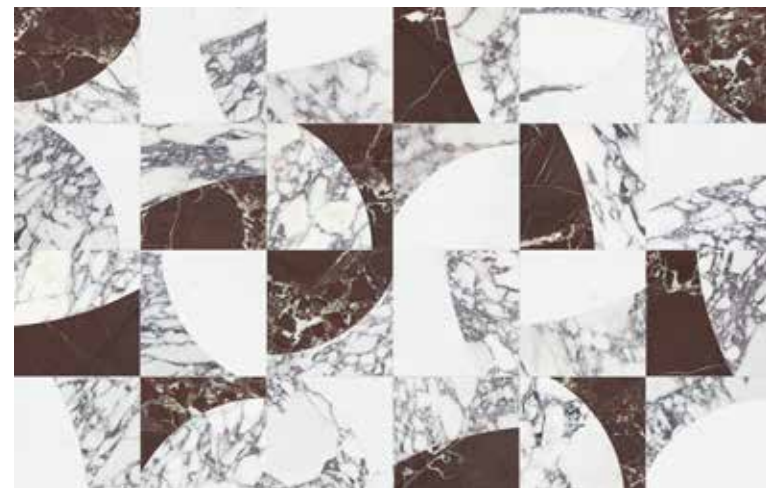

Dove
UEHD

Honed
(White Marble, Eterna Bianco, Aura Fresca)
Special Order Only

Mist
UEHMI

Honed w/ Polished Accents
(Cosmo Lumino, Anciano Grigio, Stark Carbon)
Special Order Only

Orchid
UEHO

Honed w/ Polished Accents
(White Marble, Viola Roccia, Tuscano Rosso)
Special Order Only