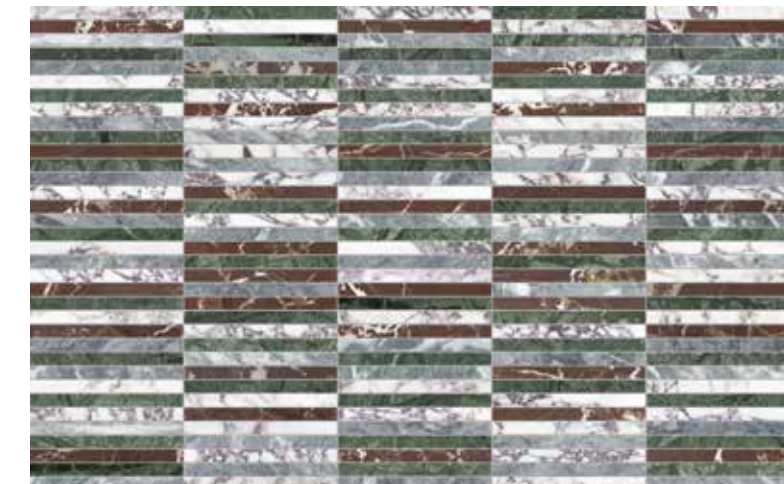

Honed + Polished Blend
(Viola Roccia, Aqua Intenso, Diosa Verde, Tuscano Rosso)
Special Order Only