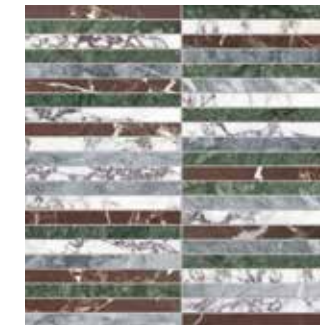

Honed + Polished Blend
(Tierra Halo, Anciano Grigio, Velutto Ash, Stark Carbon)
Special Order Only

Tropic
USTAHTR

Honed + Polished Blend
(Viola Roccia, Aqua Intenso, Diosa Verde, Tuscano Rosso)
Special Order Only