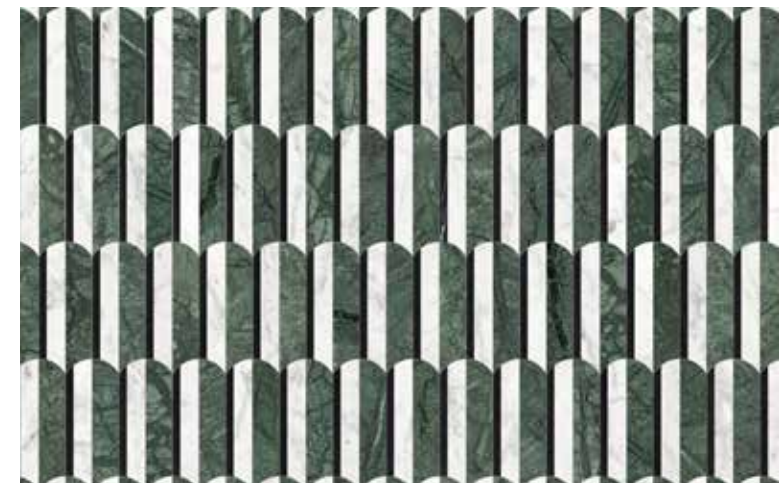

Polished
(Diosa Verde, Eterna Bianco, Galaxia Nero)