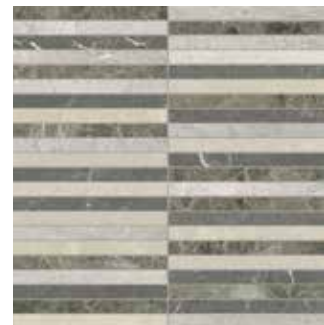

Terra
USTAHT