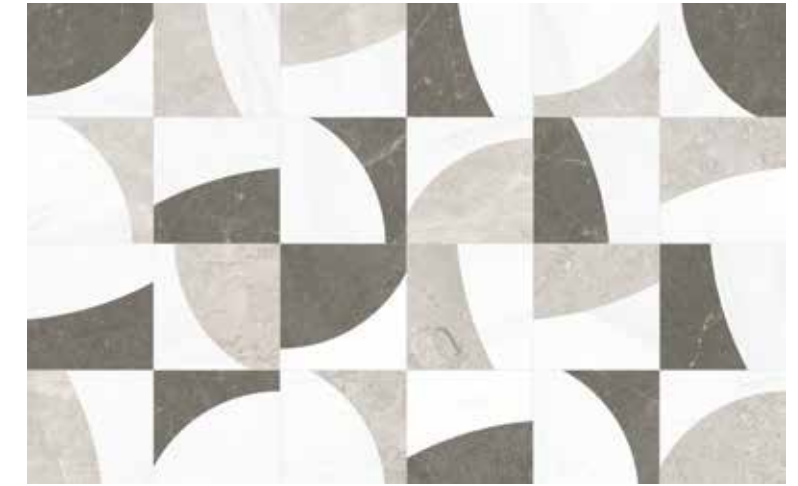

Honed w/ Polished Accents
(Cosmo Lumino, Anciano Grigio, Stark Carbon)
Special Order Only