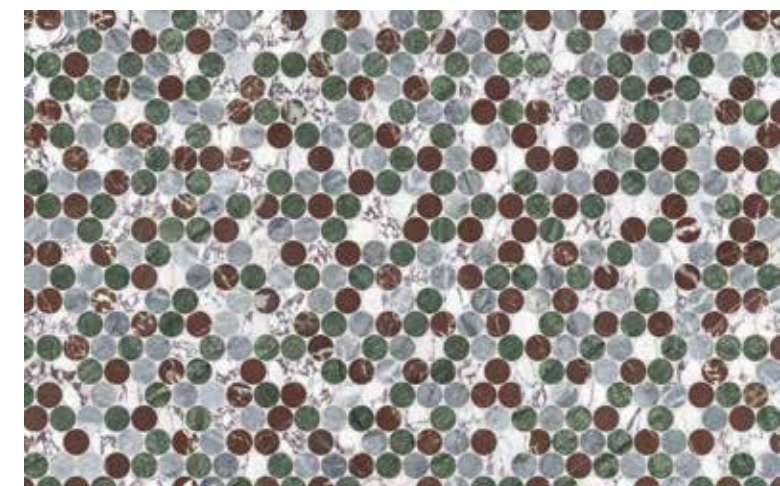

Honed + Polished Blend
(Viola Roccia, Aqua Intenso, Diosa Verde, Tuscano Rosso)