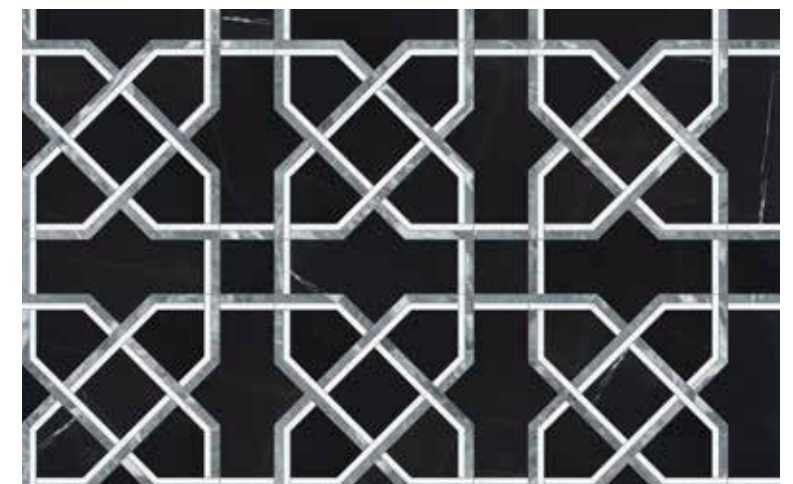

Polished w/ Honed Accents
(Galaxia Nero, Aqua Intenso, White Marble)