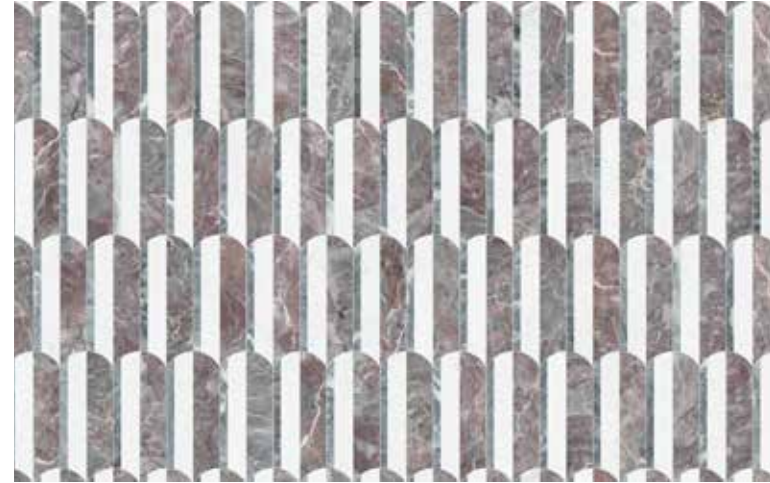

Utopio, Hydros Mosaics

Steady and reassuring. The cyclical nature of the Hydros mosaic is indicative of the ebb and flow of a tidal current. Colors distributed at a fixed interval evoke feelings of calm anticipation.

Honed
(Sereno Burgundy, White Marble, Aqua Intenso)