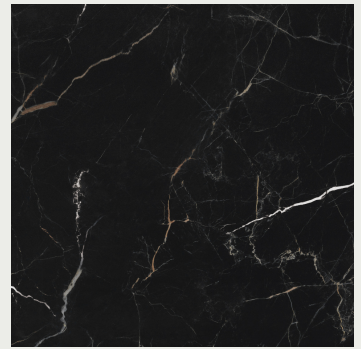

# Marmi Anticati

12" X 12"

**AMALFI ORO**  
CDA1212MAAO

**CORTINA WHITE**  
CDA1212MACW

**FLORENCE GREY**  
CDA1212MAFG

**VENICE BLACK**  
CDA1212MAVB

(11 PCS PER CTN)  
47.14 LBS/CTN 10.70 SF/CTN  
Sold by the Square Foot Only  
Wear Rating 4 | Variation 3