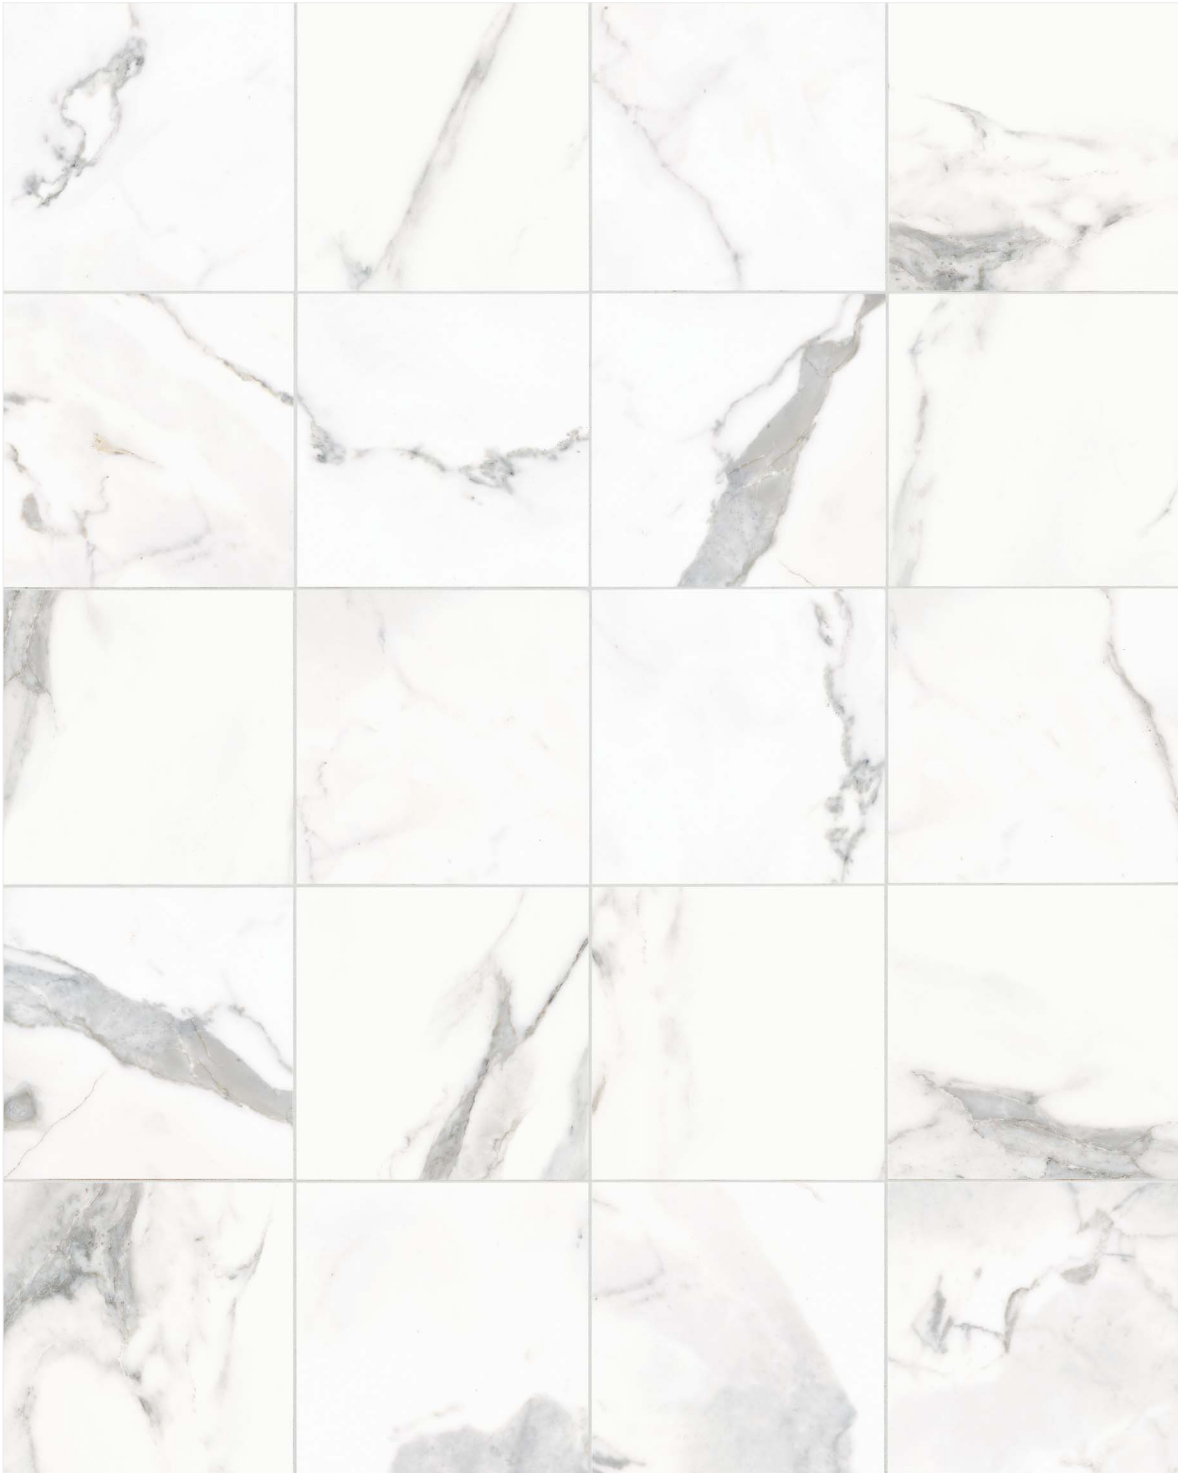

2" x 2" CLASSIC CARRARA HD PORCELAIN MOSAICS
BFP22CCAR

3" x 6" CLASSIC CARRARA
HD GLOSSY BULLNOSE
BFP36BNCCAR

CLASSIC HD PORCELAIN TILE

BFP1212CCAL • 12" x 12" CLASSIC CALACATTA