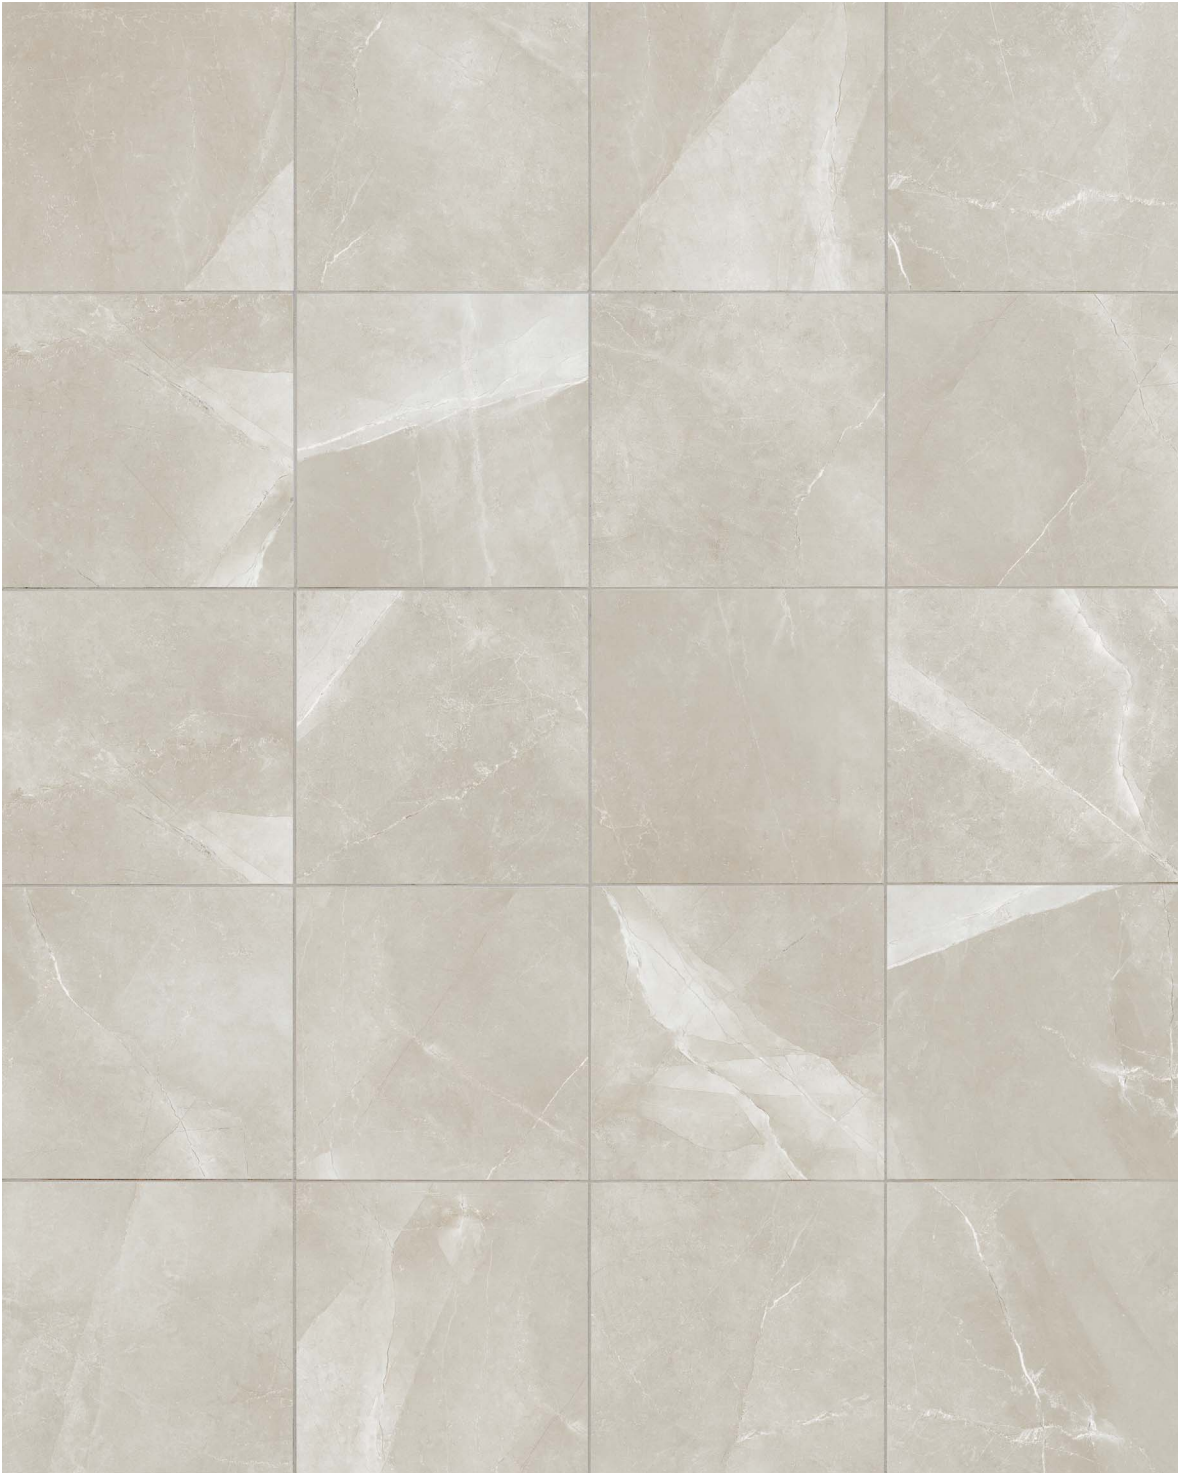

2" x 2" CLASSIC CALACATTA HD PORCELAIN MOSAICS
BFP22CCAL

3" x 6" CLASSIC CALACATTA
HD GLOSSY BULLNOSE
BFP36BNCCAL

CLASSIC HD PORCELAIN TILE

BFP1212CPG • 12" x 12" CLASSIC PULPIS GREY