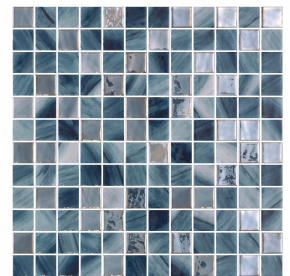

HYDE PARK

Square - 1" x 1"

AMALFI
HP11A
(GLOSSY/IRIDIS)

BARI
HP11B
(GLOSSY/IRIDIS)

CAYO COCO
HP11CC
(GLOSSY/IRIDIS)

FOREST BLUE
HP11FB
(GLOSSY)

IRIA
HP11I
(GLOSSY)

KARA BLUE
HP11KB
(GLOSSY)

LUNGOMARE
HP11L
(GLOSSY)

PRINT
HP11P
(GLOSSY)

SAONA
HP11S
(GLOSSY)

TANZANITE
HP11TAN
(GLOSSY/IRIDIS)

TOZEN
HP11TOZ
(GLOSSY)

UMBRIA
HP11UMB
(GLOSSY/IRIDIS)

VERONA
HP11V
(GLOSSY/IRIDIS)

CONNECT WITH US!
98% RECYCLED GLASS
MADE IN SPAIN