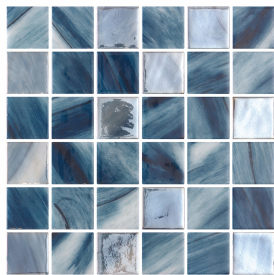

HYDE PARK

Penta - 2" x 2"

AMALFI
HP22PA
(GLOSSY/IRIDIS)

BARI
HP22PB
(GLOSSY/IRIDIS)

CAYO COCO
HP22PCC
(GLOSSY/IRIDIS)

FOREST BLUE
HP22PFB
(GLOSSY)

IRIA
HP22PI
(GLOSSY)

KARA BLUE
HP22PKB
(GLOSSY)

LUNGOMARE
HP22PL
(GLOSSY)

PRINT
HP22PP
(GLOSSY)

SAONA
HP22PS
(GLOSSY)

TANZANITE
HP22PTAN
(GLOSSY/IRIDIS)

TOZEN
HP22PTOZ
(GLOSSY)

UMBRIA
HP22PUMB
(GLOSSY/IRIDIS)

**VERONA
HP22PV
(GLOSSY/IRIDIS)**

**CONNECT WITH US!
98% RECYCLED GLASS
MADE IN SPAIN**