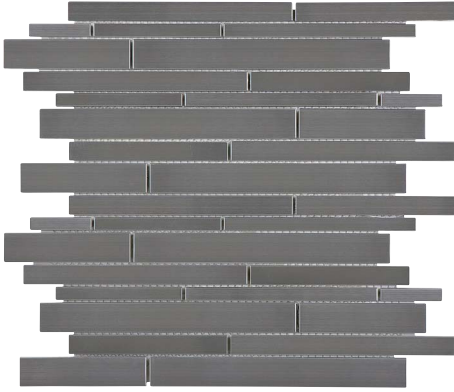

STAINLESS STEEL MOSAICS

STAINLESS STEEL RANDOM STRIP MOSAICS
BFSS79159

STAINLESS STEEL LANTERN MOSAICS
BFSS79156

2" x 6" STAINLESS STEEL BRICK MOSAICS
BFSS79155

STAINLESS STEEL PENNY ROUND MOSAICS
BFSS79157

STAINLESS STEEL MOSAICS

PACKAGING INFORMATION

DESCRIPTION	LBS/BOX	PCS/BOX	SQFT/BOX	BOXES/SKID	SQFT/SKID
STAINLESS STEEL RANDOM STRIP MOSAICS	32.55	10	10	45	450
2" x 6" STAINLESS STEEL BRICK MOSAICS	35.08	10	10	36	360
STAINLESS STEEL LANTERN MOSAICS	25.17	10	9	45	405
STAINLESS STEEL PENNY ROUND MOSAICS	21.80	10	10	45	450