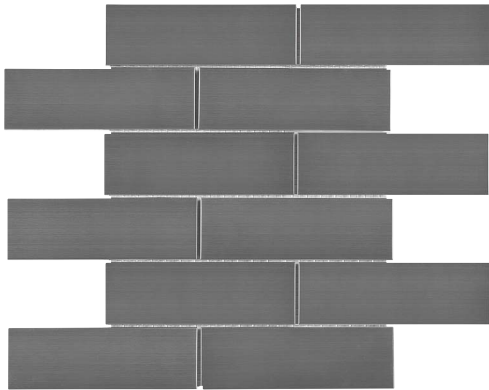

STAINLESS STEEL MOSAICS

STAINLESS STEEL RANDOM STRIP MOSAICS
BFSS79159

STAINLESS STEEL LANTERN MOSAICS
BFSS79156

2" x 6" STAINLESS STEEL BRICK MOSAICS
BFSS79155

STAINLESS STEEL PENNY ROUND MOSAICS
BFSS79157

STAINLESS STEEL MOSAICS

PACKAGING INFORMATION

DESCRIPTION	LBS/BOX	PCS/BOX	SQFT/BOX	BOXES/SKID	SQFT/SKID
STAINLESS STEEL RANDOM STRIP MOSAICS	32.55	10	10	45	450
2" x 6" STAINLESS STEEL BRICK MOSAICS	35.08	10	10	36	360
STAINLESS STEEL LANTERN MOSAICS	25.17	10	9	45	405
STAINLESS STEEL PENNY ROUND MOSAICS	21.80	10	10	45	450