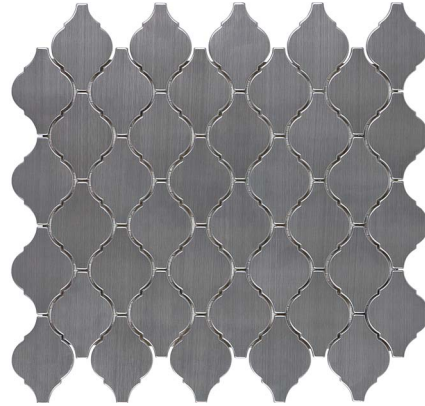

STAINLESS STEEL MOSAICS

STAINLESS STEEL RANDOM STRIP MOSAICS
BFSS79159

STAINLESS STEEL LANTERN MOSAICS
BFSS79156

2" x 6" STAINLESS STEEL BRICK MOSAICS
BFSS79155

STAINLESS STEEL PENNY ROUND MOSAICS
BFSS79157

STAINLESS STEEL MOSAICS

PACKAGING INFORMATION

DESCRIPTION	LBS/BOX	PCS/BOX	SQFT/BOX	BOXES/SKID	SQFT/SKID
STAINLESS STEEL RANDOM STRIP MOSAICS	32.55	10	10	45	450
2" x 6" STAINLESS STEEL BRICK MOSAICS	35.08	10	10	36	360
STAINLESS STEEL LANTERN MOSAICS	25.17	10	9	45	405
STAINLESS STEEL PENNY ROUND MOSAICS	21.80	10	10	45	450